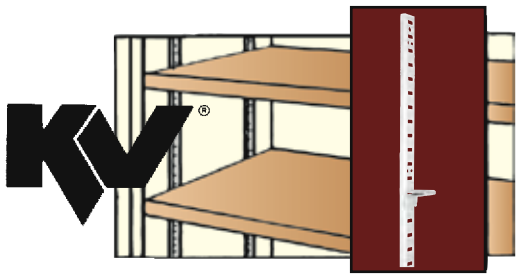

**BRACKETS**

	6'	8'	10'	12'
Anachrome	✓	✓	✓	✓
Brass	✓	✓	✓	✓
White	✓	✓	✓	✓

Extra Heavy Duty

**ADJUSTABLE  
 STEEL  
 SHELVING & BRACKETS**

**IN STOCK ALL  
 LOCATIONS**

All steel construction with twin slotted uprights for maximum strength. High gloss epoxy coated finish in a choice of Almond or Frost White. Bracket sizes range from 5" to 24". Uprights available in lengths from 16-3/4" to 94-1/4".

**MORTISE OR SURFACE MOUNTED  
 STANDARDS & CLIPS**

Now you can have the built-in bookshelves you've always wanted with KV mortise or surface mount standards.

	36"	48"	60"	72"	96"
White	✓	✓	✓	✓	✓
Brass	✓	✓	✓	✓	✓
Chrome	✓	✓	✓	✓	✓