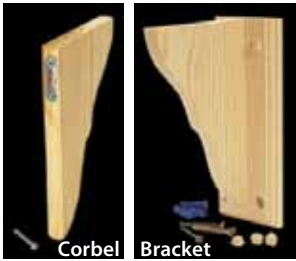

Knappe & Vogt  
**SHELVING  
 STANDARDS  
 AND BRACKETS**

In Stock

Surface mount standards  
 and clips in stock also.

**WHITE MELAMINE  
 SHELVING** with finished  
 front edge

3/4"x12"x8'

**\$9<sup>95</sup>**

(SHELFW)

**Prefinished White  
 LAMINATE SHELVES**

- 10" x 24" x 5/8"
- 10" x 36" x 5/8"
- 10" x 48" x 5/8"
- 10" x 60" x 5/8"
- 10" x 72" x 5/8"
- 12" x 24" x 5/8"
- 12" x 36" x 5/8"
- 12" x 48" x 5/8"
- 12" x 60" x 5/8"
- 12" x 72" x 5/8"

**STOCKED IN ABOVE SIZES ONLY.**

**We Stock Waddell  
 BRACKETS & CORBELS**

- Bracket sizes:  
 4", 6", 7-3/4", 9-3/4"  
 Corbel sizes:  
 3x5, 5x8, 7x11

Corbel Bracket

**NO. 80 STANDARDS**

	3'	4'	5'	6'
Anachrome	✓	✓	✓	✓
Brass	✓	✓	✓	✓
White	✓	✓	✓	✓

**BRACKETS**

	6'	8'	10'	12'
Anachrome	✓	✓	✓	✓
Brass	✓	✓	✓	✓
White	✓	✓	✓	✓

Extra Heavy Duty

**ADJUSTABLE  
 STEEL  
 SHELVING & BRACKETS**

**IN STOCK ALL  
 LOCATIONS**

All steel construction with twin slotted uprights for maximum strength. High gloss epoxy coated finish in a choice of Almond or Frost White. Bracket sizes range from 5" to 24". Uprights available in lengths from 16-3/4" to 94-1/4".