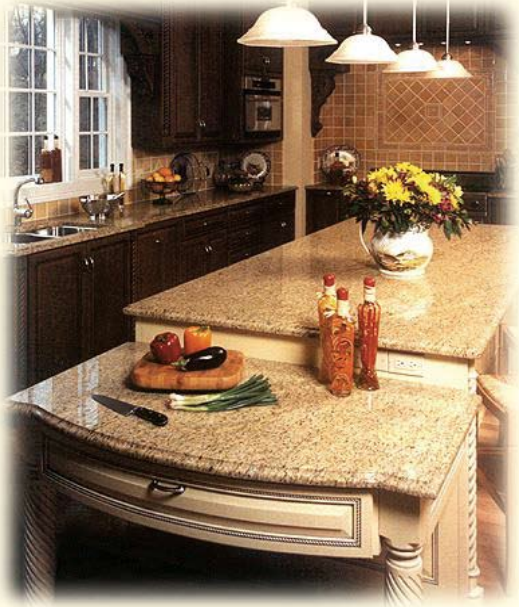

Genuine **GRANITE COUNTERTOPS**

Through an exclusive partnership with Fordham Marble, Ring's End offers granite and marble counters for your kitchen and bath. Providing high quality craftsmanship for over 85 years, Fordham Marble has established themselves as the premiere source for stone projects in the north-east. Their expertise in importing, fabricating and installing stone is second to none, and we are proud to have them as our granite supplier.

Please Ask One of Our Kitchen Designers for Details, Pricing & Specific Options & Colors Available