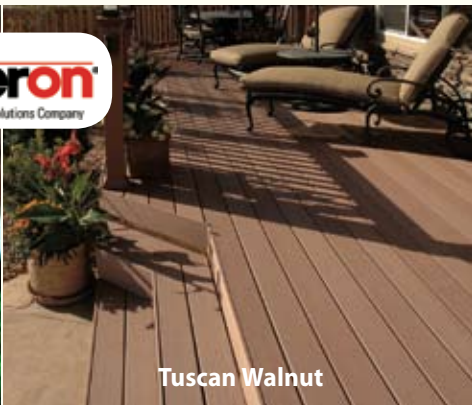

FIBERON COMPOSITE DECKING

Ipe

Tuscan Walnut

DECKS • LANDSCAPING • MARINA DOCKS • BOARDWALKS

Three Styles / Types In Stock In Two Colors Each

FIBERON OUTDOOR FLOORING™

- Ultra-Low Maintenance
- 20 Yr. Stain & Fade Warranty
- Class A Fire Rating

5/4" X 6" DRIFTWOOD

Square Edge

- 12' pc. (54612SD) **\$44⁴⁰**
- 16' pc. (54616SD) **\$59²⁰**
- 20' pc. (54620SD) **\$74⁰⁰**

5/4" X 6" CEDAR

Square Edge

- 12' pc. (54612SC) **\$44⁴⁰**
- 16' pc. (54616SC) **\$59²⁰**
- 20' pc. (54620SC) **\$74⁰⁰**