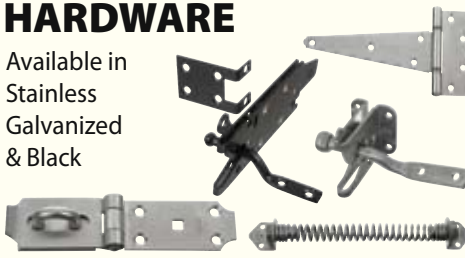

FENCE HARDWARE

Available in
Stainless
Galvanized
& Black

DEER & RABBIT REPELLENT

LIQUID FENCE®

Environmentally safe and biodegradable, USDA field tested, easy-to-use, long lasting and rain resistant, family & pet friendly 100%. All natural, long lasting. Will stop deer & rabbits from eating your flowers, shrubs, vegetable plants, trees and vines

Premium Quality WOOD FENCE POSTS

4" x 4" x 8' Cedar Finial Post

Line Post* (FP4L)..... **$23⁹⁵**

End Post* (FP4E) **$23⁹⁵**

Corner Post* (FP4C) **$23⁹⁵**

Blank Post (FP4)..... **$20⁹⁵**

*Dowelled - Use with our "Williamsburg" Picket Fence

5" x 5" Cedar Blank Post

• Use with nail-on-post cedar fences

8' Long (CP58) **$26⁹⁵**

10' Long (CP510)..... **$38⁹⁵**

4" x 4" Square Posts

Stocked in the Following Species:

- Red Cedar
- Pressure Treated
- Port Orford Cedar

Please call for current pricing.

WOOD FENCING pgs. 112-113

Prices are for reference only - Please call for up to date costs and current specials